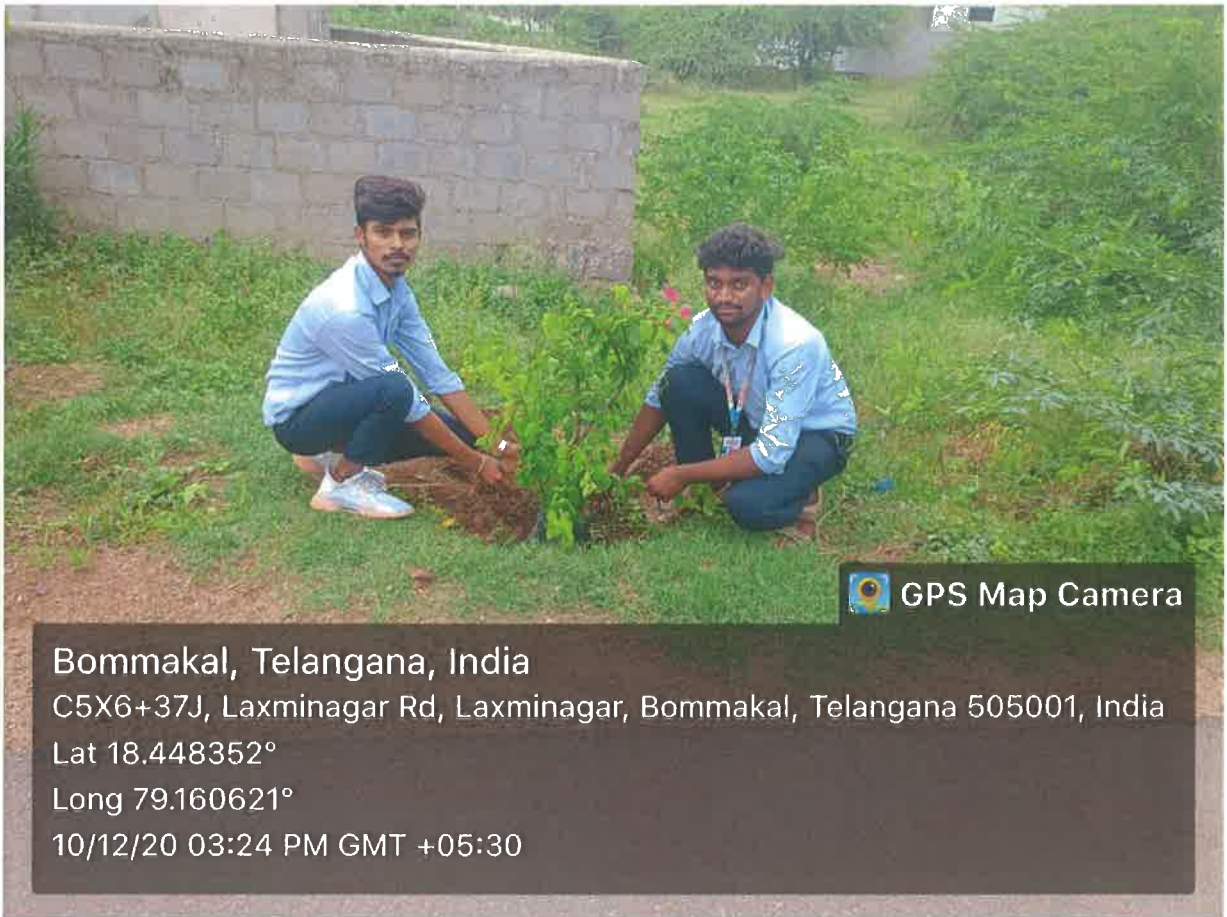

 GPS Map Camera

Bommakal, Telangana, India

C5X6+37J, Laxminagar Rd, Laxminagar, Bommakal, Telangana 505001, India

Lat 18.448352°

Long 79.160621°

22/03/21 03:27 PM GMT +05:30

Dr. Nagendra Singh
PRINCIPAL
Trinity College of Engineering & Technology
Karimnagar - 505 001